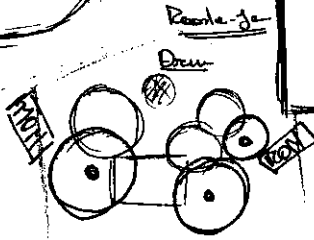

Projekt SHERM (ganz)

- [ATP] e-funk ① + FX (Vocals)
- [ATP] e-funk ② + FX (Vocals)
- [ATP] e-funk ③ + FX (Vocals)
- [ATP] e-funk ④ + FX (Vocals)

Headset Search

SR58 (sade)

Ma

Son (Runde-je)

Son (Pete)

Sub Mix

Planung