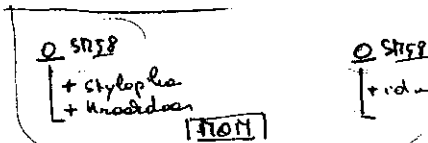

Projekt SHERM (ganz)

- [ATP] e-funk ① + FX (Vocals)
- [ATP] e-funk ② + FX (Vocals)
- [ATP] e-funk ③ + FX (Vocals)
- [ATP] e-funk ④ + FX (Vocals)

Headset Search

SR58 (sade)

Ma

Son (Runde-je)

Son (Pete)

Sub Mix